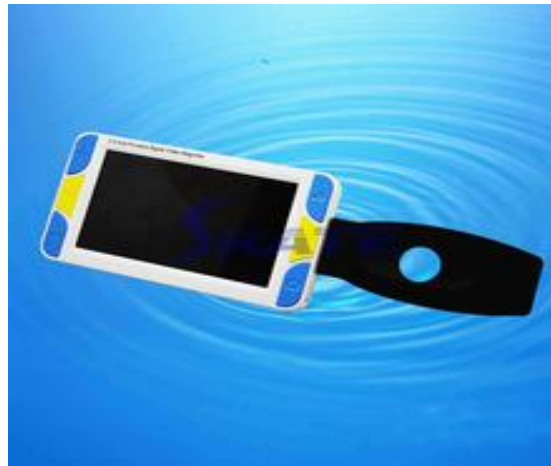

CLIP ON MAGNIFIER

Code: SMG19156. Magnification: 1.5x ; 2.5x; 3.5x (3 lenses)

Electronic Magnifiers:

SR43 : 4.3 inch electronic magnifier

Description	4.3 Inch HD video out Portable Handheld Electronic loupe for Low Vision
Magnification	6X-16X
Display	4.3 inch TFT LCD
Resolution	QVGA 320x240
Color Modes	12 modes: Full Color, Negative, Black on White, White on Black, Blue on White, White on Blue, Yellow on Black, Black on Yellow, Blue on Yellow, Yellow on Blue, Green on Black, Black on Green
Focus	Distance and Close-up
Video out	AV out(to any monitor with TV in)
Battery	1500Ah Lithium rechargeable battery(2 hours continual use)
Dimension	158*85*55mm
Weight	190g
Features	1)LED light brightness adjustable in 6 sections 2)LCD brightness adjustable 3)1-5mm auto focus 4)Memory function(save last operation) 5)With a folding stand
Package contents:	Magnifier,Adaptor, TV cable, Manual,Battery Carry case,Cleaning Cloth, Lanyard

SR500: 5 inch portable electronic magnifier with handle

Magnification	2X-24X infinity continuous zoom
Display	5 Inch HD TFT LCD
Resolution	QVGA 840x480
Color Modes	15 modes: Full color, Negative, Black on Grey, Black on White, White on Black, Blue on White, White on Blue, Yellow on Black, Black on Yellow, Yellow on Blue, Blue on Yellow, Green on White, White on Green, Orange on White, White on Orange
Focus	Distance and Close-up
Video out	AV out, HDMI
Battery	3200Ah Lithium rechargeable battery(4 hours continual use, 6 hours charge time)
Dimension	150*84*30mm
Weight	250g
Features	1)Freeze Image 2)Highlight on reading text horizontally and vertically 3)Wide angle lens, wide reading field 4)Voice instruction 5)Images can be captured, saved, recalled and uploaded to a PC 6)Auto sleep after 2 minutes if no operation on device
Package contents:	Magnifier,Adaptor, TV cable, Manual,Battery Carry case,Cleaning Cloth, Lanyard