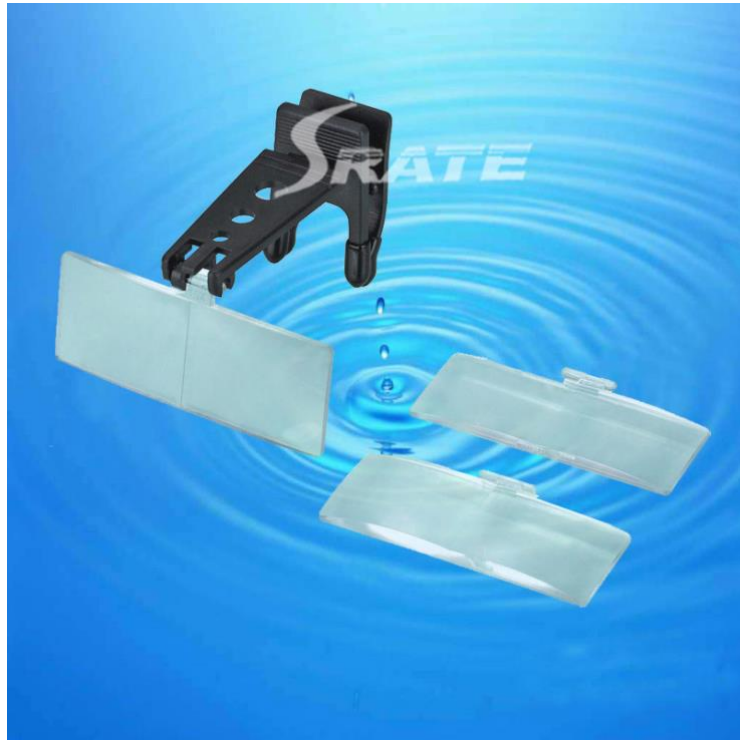

CODE: SMG19157

Magnification: 1.5x, 2.5x, 3.5x (3 lenses). Illuminated magnifying glass with LED light

Black Rubber Coated Plastic handle Rimless LED Magnifier

Code: SMG2B-11

Magnification: 2.5x, 6x. Batteries: 2 of AAA. Rimless lens magnifier with led light. Rubber Handle

2.1X Adjustable Eyeglass TV Glass:

Code: 7102J: TV Zoom enlarged magnifying glass with aspheric design.

Magnification 2.1X Focus range 0 -3 diopter Pupillary distance 60 – 68mm

Hands Free Reading Magnifier Low Vision:

CLIP ON MAGNIFIER

Code: SMG19156. Magnification: 1.5x ; 2.5x; 3.5x (3 lenses)

Electronic Magnifiers:

SR43 : 4.3 inch electronic magnifier

Description	4.3 Inch HD video out Portable Handheld Electronic loupe for Low Vision
Magnification	6X-16X
Display	4.3 inch TFT LCD
Resolution	QVGA 320x240
Color Modes	12 modes: Full Color, Negative, Black on White, White on Black, Blue on White, White on Blue, Yellow on Black, Black on Yellow, Blue on Yellow, Yellow on Blue, Green on Black, Black on Green
Focus	Distance and Close-up
Video out	AV out(to any monitor with TV in)
Battery	1500Ah Lithium rechargeable battery(2 hours continual use)
Dimension	158*85*55mm
Weight	190g
Features	1)LED light brightness adjustable in 6 sections 2)LCD brightness adjustable 3)1-5mm auto focus 4)Memory function(save last operation) 5)With a folding stand
Package contents:	Magnifier,Adaptor, TV cable, Manual,Battery Carry case,Cleaning Cloth, Lanyard